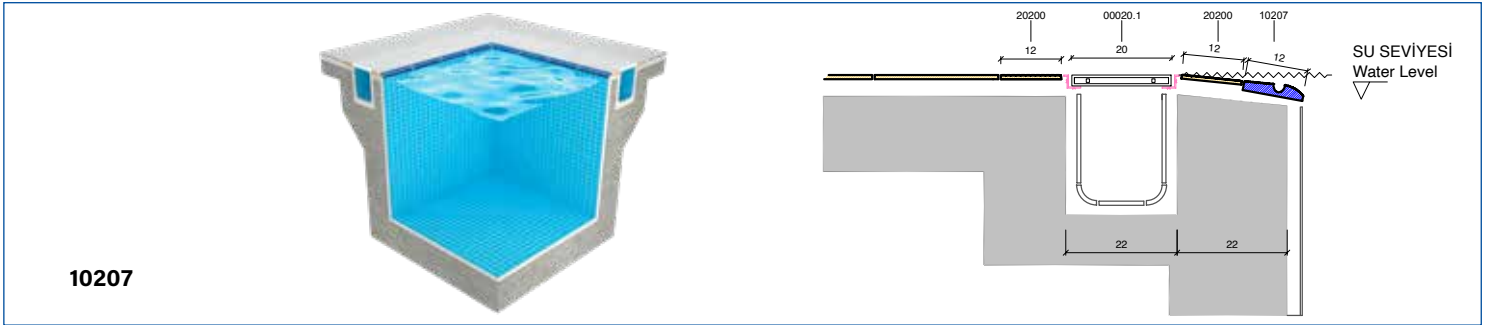

00027.1 25 cm
Cream
92,20€ /Pcs.

Grating Profiles

00011.1
PVC Angle - Cream
17,00€ /Pcs.

***00011.3**
PVC Angle - Grey
17,00€ /Pcs.

Pool Systems and Details

www.serapool.com

[serapoolporselen](#)

[serabellamosaic](#)