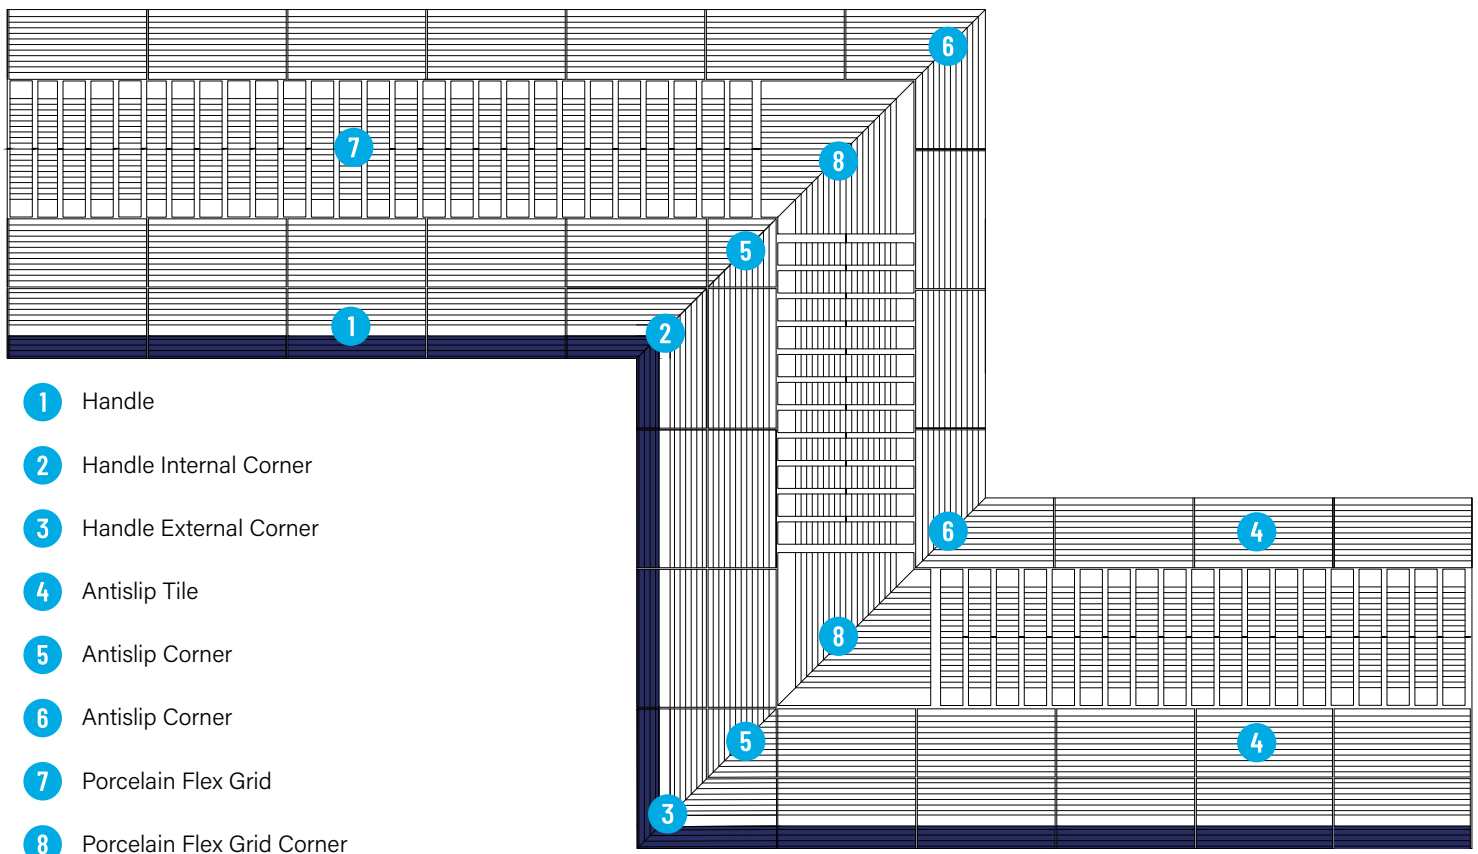

Handle Internal Corner

96,40€/Pcs. 25x50 cm

122,00€/Pcs. 30x50 cm

UHA12CE 25x50 cm - Anthracite

UHA30CE 30x50 cm - Anthracite

Handle External Corner

96,40€/Pcs. 25x50 cm

122,00€/Pcs. 30x50 cm