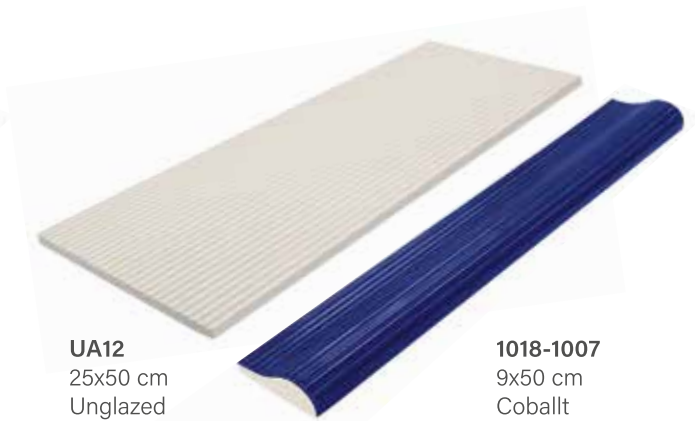

Ridged Handle Piece

UAA12
25x50 cm
Anthracite

84,40€/m²

1018-1009.2
9x50 cm
Anthracite

41,80€/Pcs.

UA12
25x50 cm
Unglazed

60,40€/m²

1018-1007
9x50 cm
Cobalt