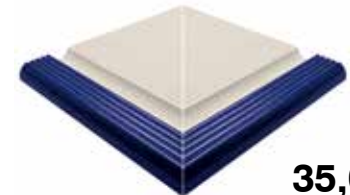

35,00€/Pcs.

UH11CE 25x25 cm - Cobalt
Handle External Corner