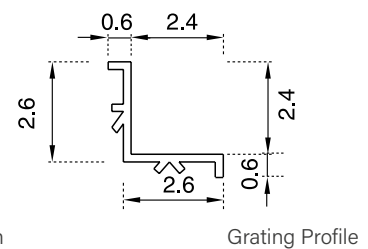

00027.1 25 cm
Cream
92,20€ /Pcs.

Grating Profiles

00011.1
PVC Angle - Cream
17,00€ /Pcs.

***00011.3**
PVC Angle - Grey
17,00€ /Pcs.

Pool Systems and Details

www.serapool.com

[serapoolporselen](#)

[serabellamosaic](#)