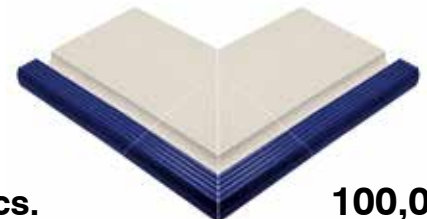

76,00€/Pcs.

UHA11CI 25x25 cm - Anthracite
Handle Internal Corner

76,00€/Pcs.

UHA11CE 25x25 cm - Anthracite
Handle External Corner

25,40€/Pcs.

UH13 30x25 cm - Cobalt
Handle

100,00€/Pcs.

UH13CI 30x30 cm - Cobalt
Handle Internal Corner