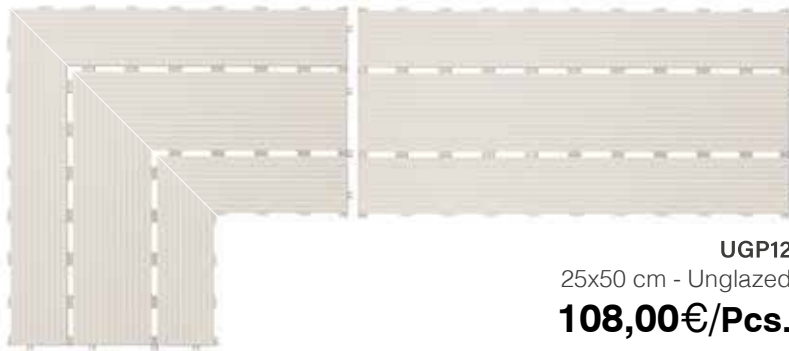

Rain Channels

70100 12,5x25 cm
18,00€/Pcs.

70110 12,5x25 cm
26,80€/Pcs.

70120 12,5x25 cm
26,80€/Pcs.

70130 12,5x12,5 cm
34,20€/Pcs.

TS EN 14411

ISO 9001:2015

Porcelain Grating and Corners