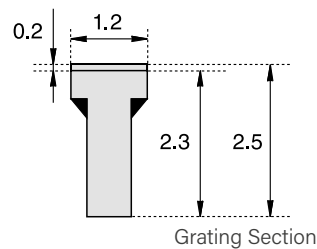

00027.1 25 cm
Cream
92,20€ /Pcs.

Grating Profiles

00011.1
PVC Angle - Cream
17,00€ /Pcs.

***00011.3**
PVC Angle - Grey
17,00€ /Pcs.

Pool Systems and Details

www.serapool.com

[serapoolporselen](#)

[serabellamosaic](#)