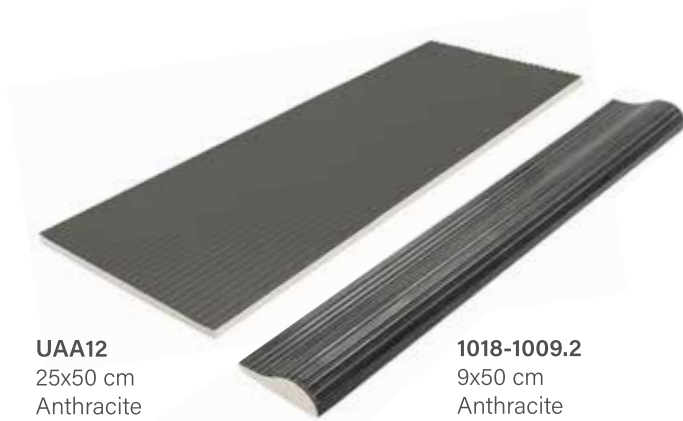

Ridged Handle Piece

UAA12
25x50 cm
Anthracite

84,40€/m²

1018-1009.2
9x50 cm
Anthracite

41,80€/Pcs.