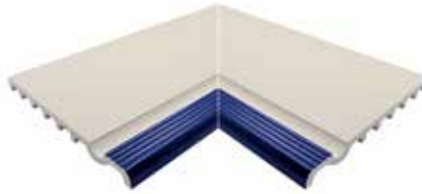

100,00€/Pcs.

UH13CE 25+25x25+25 cm - Cobalt
Handle External Corner

UH12 25x50 cm - Cobalt

UH30 30x50 cm - Cobalt

Handle

37,60€/Pcs. 25x50 cm

44,60€/Pcs. 30x50 cm

UH12CI 25x50 cm - Cobalt

UH30CI 30x50 cm - Cobalt

Handle Internal Corner

73,60€/Pcs. 25x50 cm

91,40€/Pcs. 30x50 cm

UH12CE 25x50 cm - Cobalt

UH30CE 30x50 cm - Cobalt

Handle External Corner

73,60€/Pcs. 25x50 cm